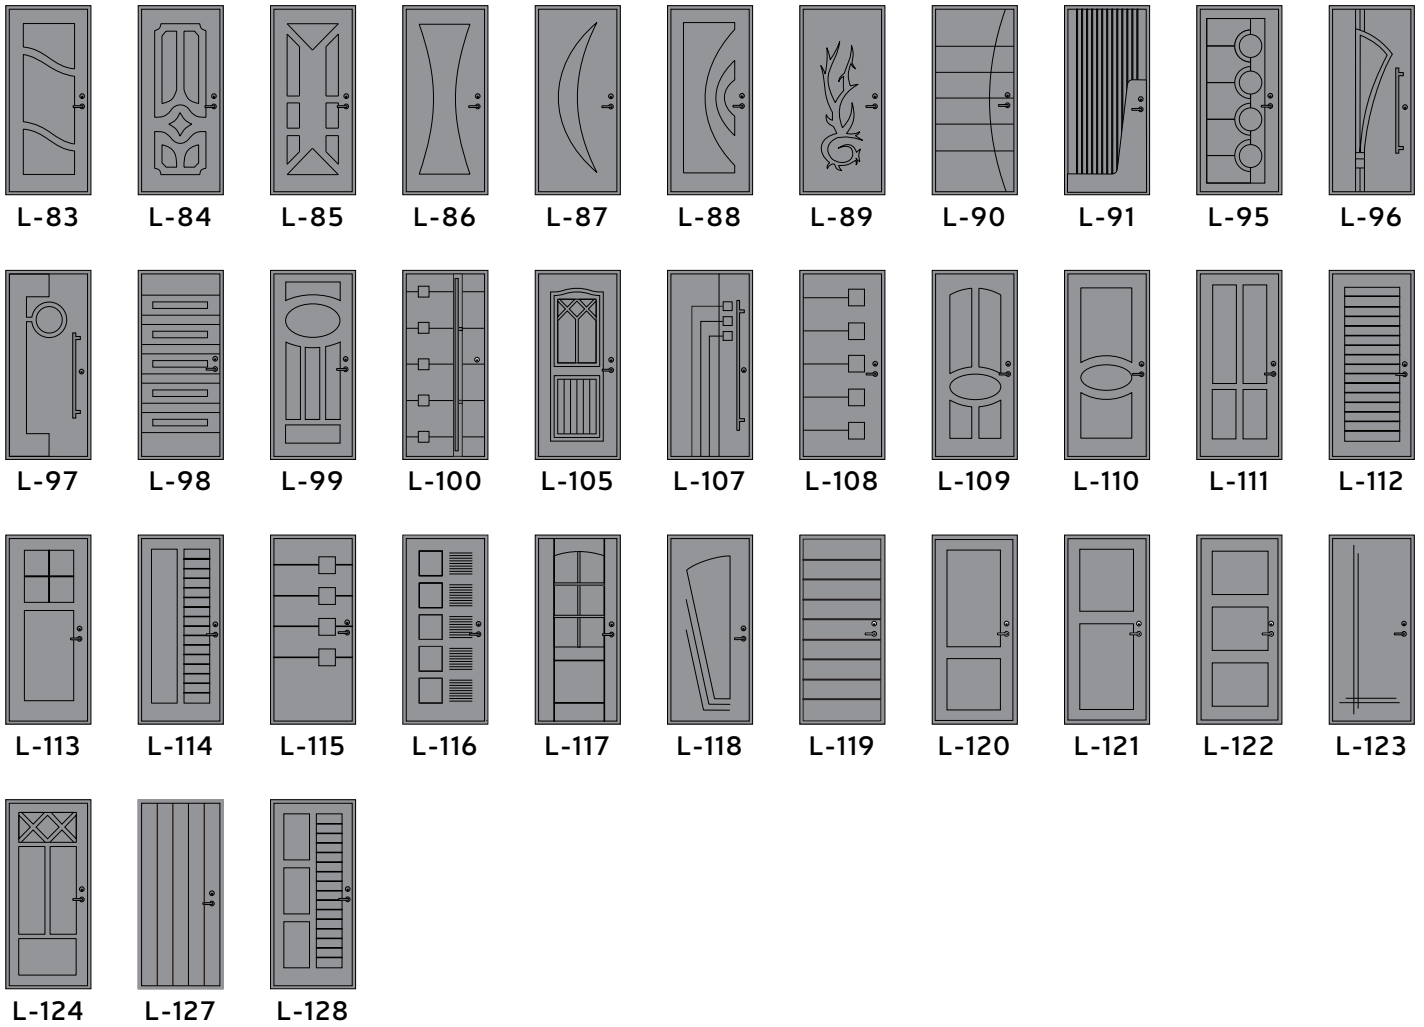

# DAF, LIUKS AND LP STANDART

*Door patterns*

PATTERN L

PATTERN L

PATTERN F

## PATTERN WITH STAINLESS STEEL DECORATIONS