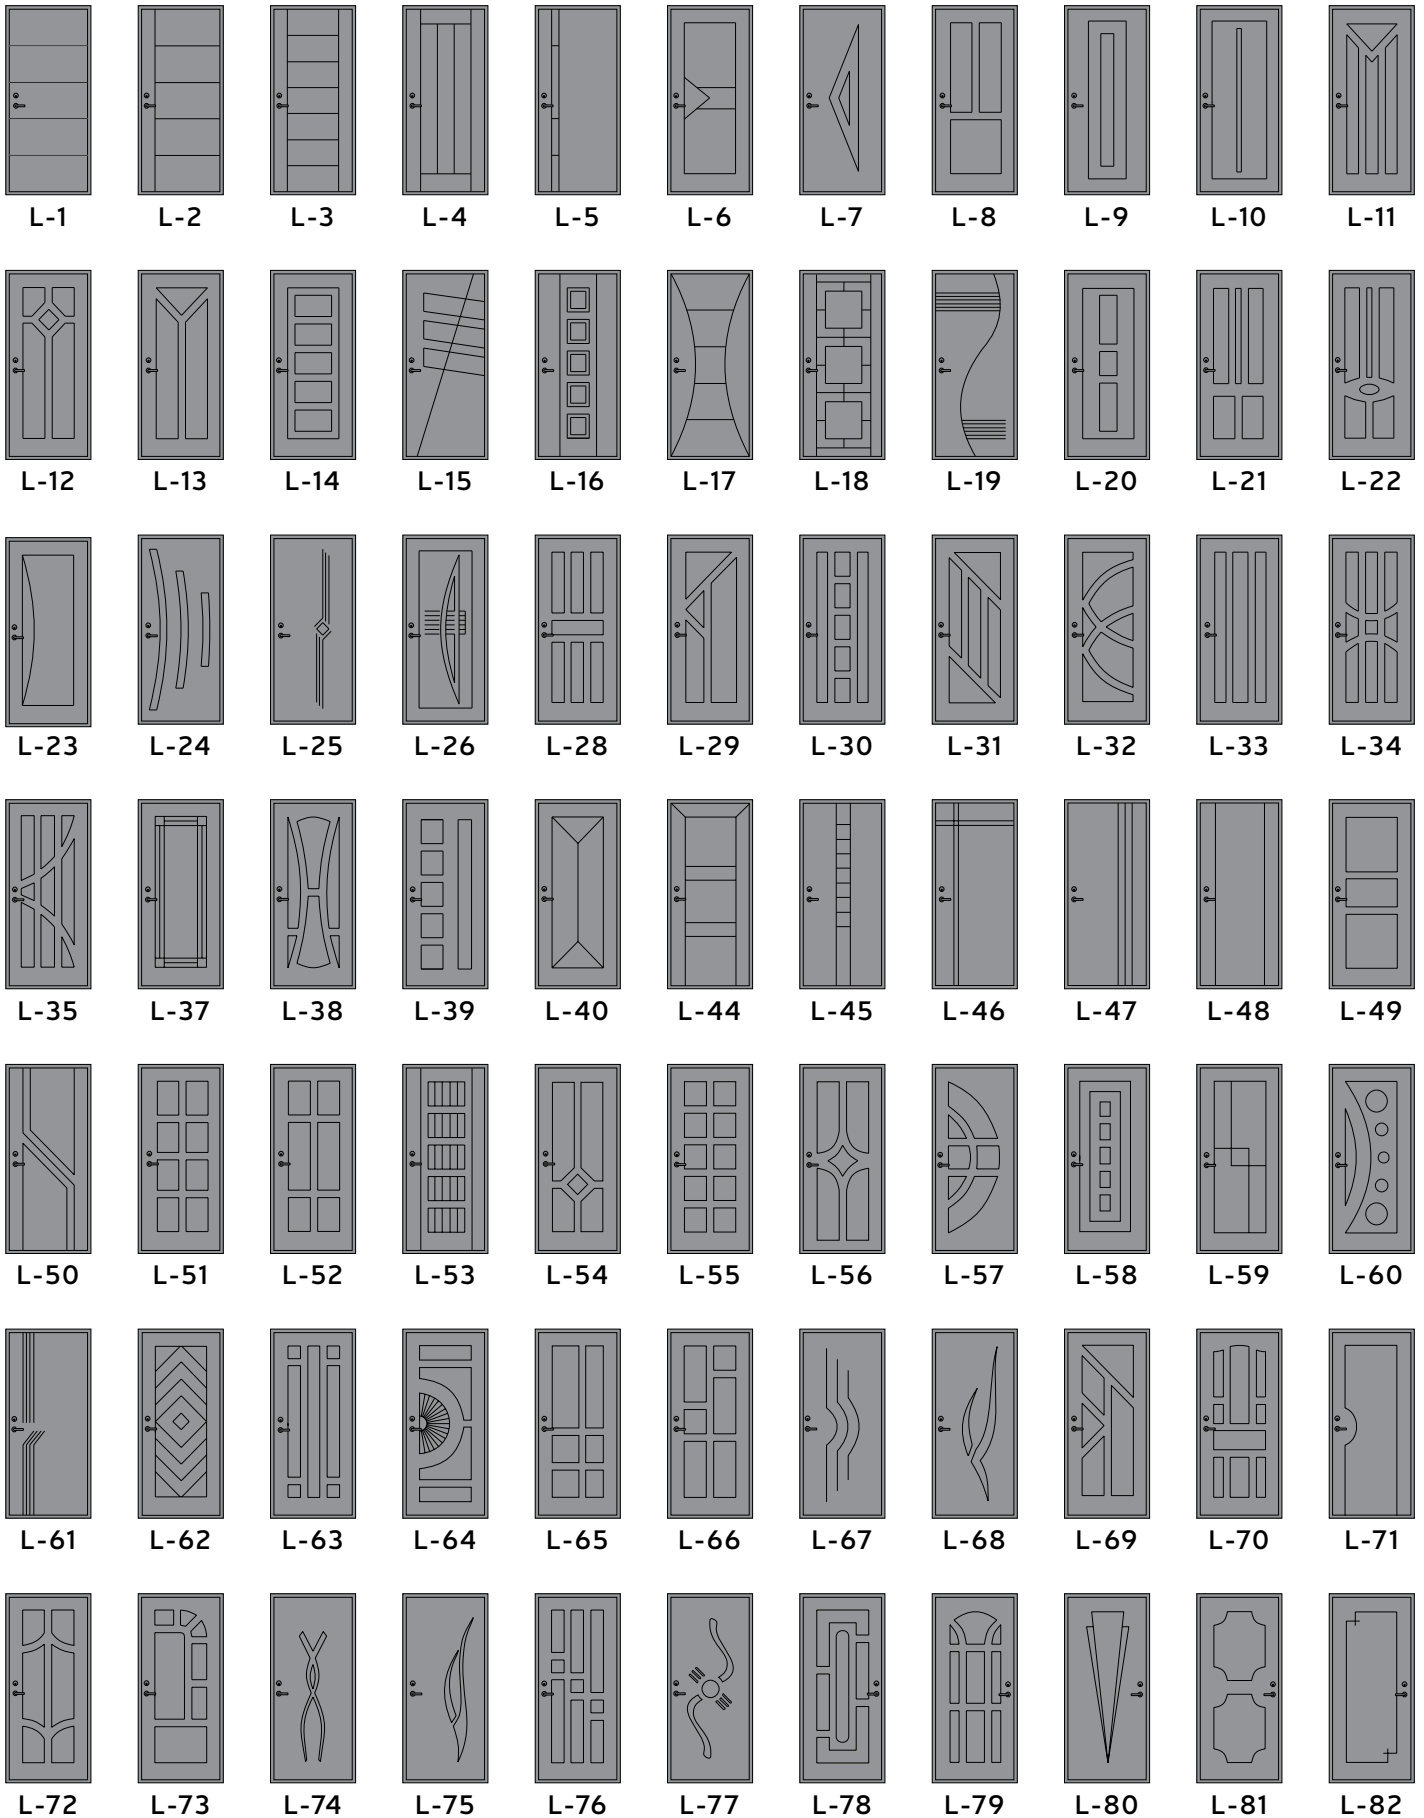

# DAF, LIUKS AND LP STANDART

*Door patterns*

PATTERN L

PATTERN L

PATTERN F

## PATTERN WITH STAINLESS STEEL DECORATIONS